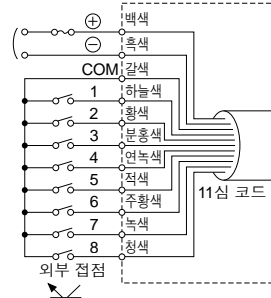

배선도

EWH형

Fuse 용량

정격 전원 전압	Fuse
12/24V	1A(내Rush)
48V	1A(Normal)
100V	1A(Normal)
200V	1A(Normal)

채널 선택 신호선 개로 시 20V
페로 시 5mA

EWHS형 음색 우선 순위

8(청색) > 7(녹색) > 6(주황색) > 5(적색) > 4(연녹색) > 3(분홍색) > 2(황색) > 1(하늘색)
*여러 신호 입력이 동시에 있는 경우 번호가 큰 채널이 우선됩니다.
(주)전원의 극성 기호는 DC12/24V, DC48V인 경우의 극성 기호입니다.